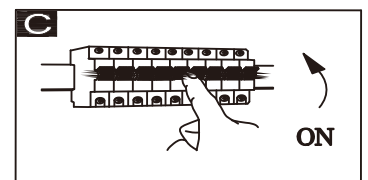

GLOBO

LIGHTING

www.globo-lighting.com

48287-36

48287-48

- memory function
- 4000 K 3 LIGHT STEPS 6000 K 3000 K
- many light steps
- 3000 K - 6000 K
- night light
- colour fixing
- incl.
- dimmable
- many steps

Frequency Bandwidth	Maximal radiation transmitting power
2403MHz-2476MHz	6dBm

GLOBO Handels GmbH
Gewerbestrasse 3
A-9184 Sankt Peter
AUSTRIA