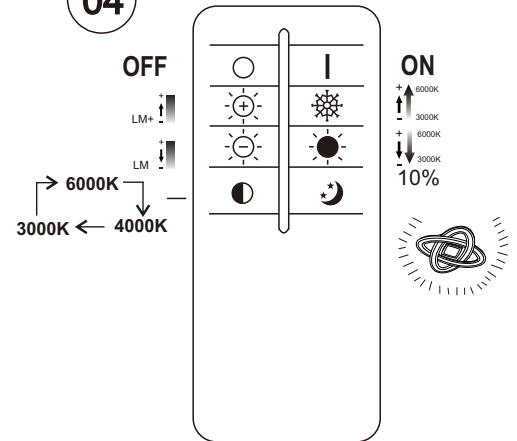

# GLOBO

LIGHTING

www.globo-lighting.com

48287-36

48287-48

- memory function
- 4000 K 3 LIGHT STEPS 6000 K 3000 K
- many light steps
- 3000 K - 6000 K
- night light
- colour fixing
- incl.
- dimmable
- many steps