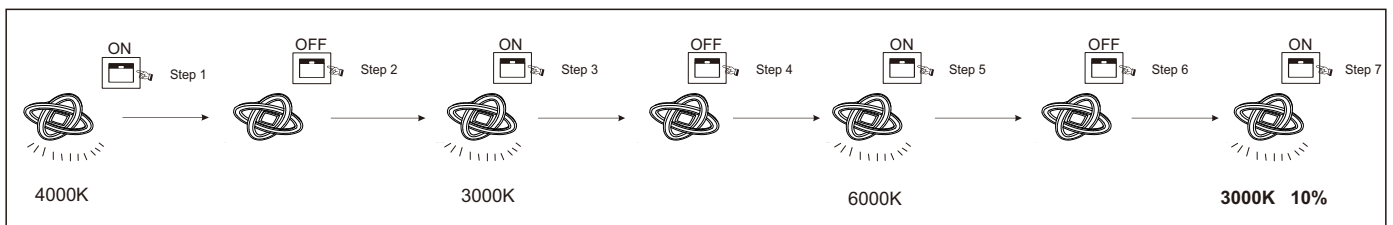

Frequency Bandwidth	Maximal radiation transmitting power
2403MHz-2476MHz	6dBm

GLOBO Handels GmbH
Gewerbestrasse 3
A-9184 Sankt Peter
AUSTRIA