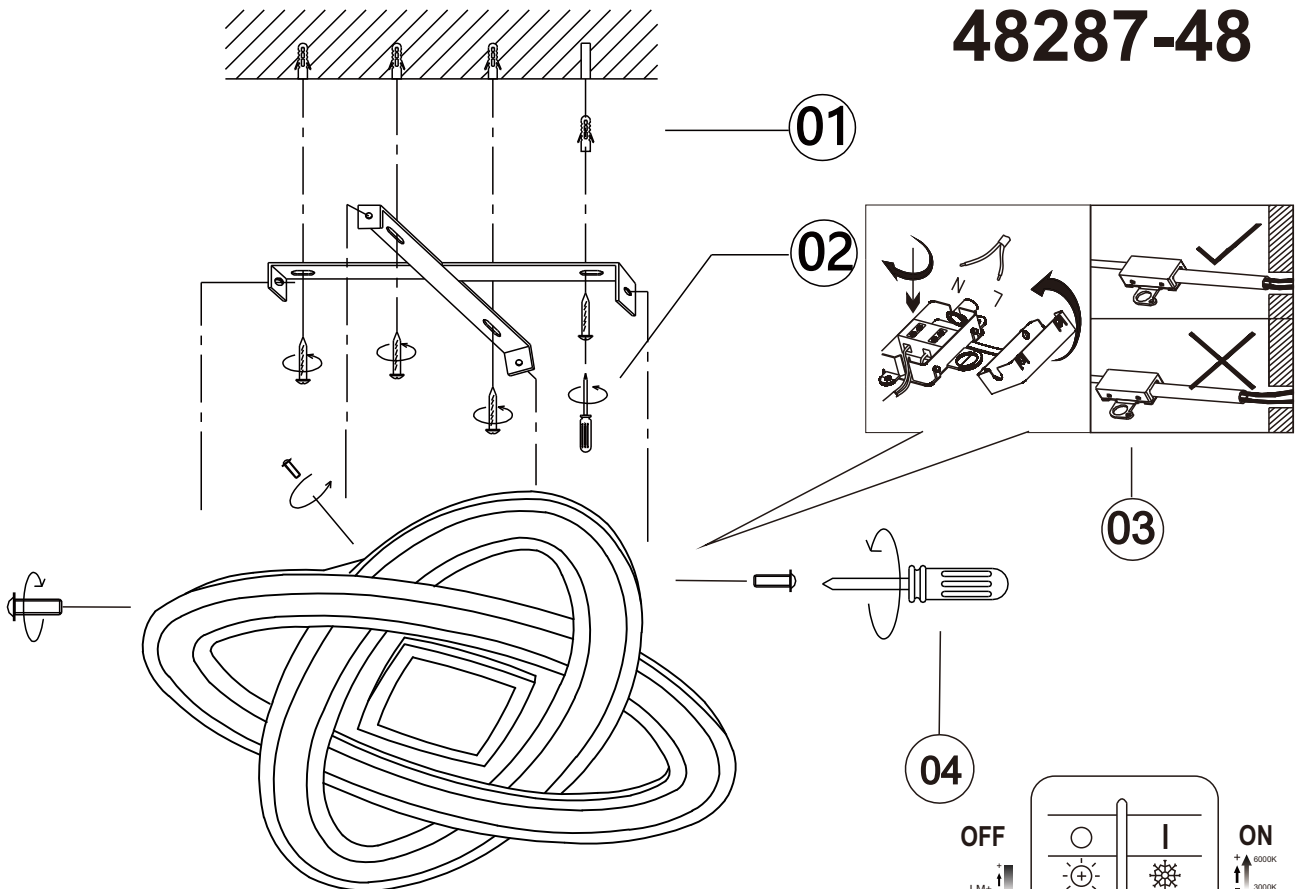

# GLOBO

LIGHTING

www.globo-lighting.com

48287-36

48287-48

- memory function
- 4000 K 3 LIGHT STEPS 6000 K 3000 K
- many light steps
- 3000 K - 6000 K
- night light
- colour fixing
- incl.
- dimmable
- many steps